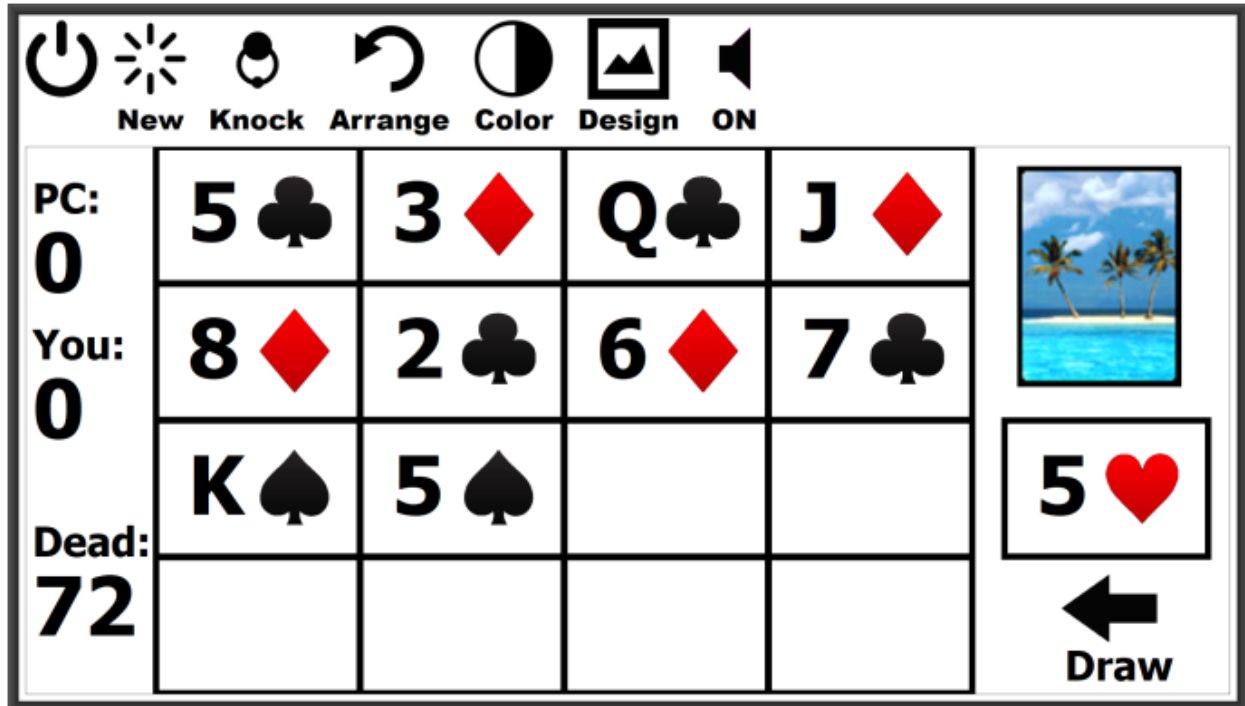

## EZReader Rummy Application

The Rummy game is similar to the traditional Gin Rummy card game, except that it is written for low vision users.

### Toolbar Commands:

Rummy has a single row of command icons:

**New:** Start a new game

**Knock:** Being a Knock comparison of deadwood

**Arrange:** Arrange cards in run or book order

**Color:** Text/background color

**Design:** Change the card back design

**ON:** Toggle whether player moves are spoken